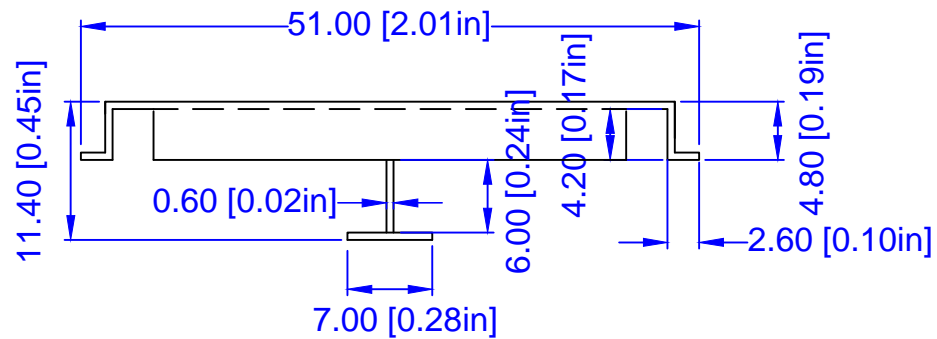

Top View: 47mm X 36mm
Radius is R0.5mm

Front View: 47mm X 12mm

REVISED BY: Lina.L
 REVISED DATE:
 SAP V: dasso XTR

PAGE NO:

 Fused Bamboo® for Exterior Use
 6060 Boat Rock Blvd SW
 Atlanta, GA 30336
 www.dassoxtf.com
 Tel: 1-404-691-6872

PRODUCT: XTR-SOF12-100TG-PP
 TITLE: Fastener Profile
 DRAWN BY: Lina.L DATE: Jan 01, 2018 SCALE: 1:1 CONTACT: 1-404-691-6872
 FILE: XTR-SOF12-100TG-PP.dwg PRINTED:

Thickness tolerance: ±0.2mm
 Width tolerance: ±0.2mm
 length tolerance: ±1mm